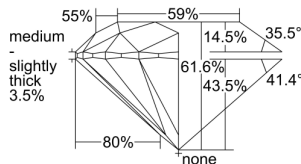

GIA®

FACSIMILE

GIA REPORT 2221159766

Verify this report at GIA.edu

GIA NATURAL DIAMOND DOSSIER®

November 19, 2021
GIA Report Number 2221159766
Shape and Cutting Style ..... Round Brilliant
Measurements ..... 4.70 - 4.73 x 2.91 mm

GRADING RESULTS

Carat Weight ..... 0.40 carat
Color Grade ..... E
Clarity Grade S11
Cut Grade ..... Very Good

ADDITIONAL GRADING INFORMATION

Polish ..... Excellent
Symmetry ..... Good
Fluorescence ..... None
Clarity Characteristics ..... Crystal
Inscription(s): GIA 2221159766

PROPORTIONS

Profile to actual proportions

GRADING SCALES

GIA COLOR SCALE	GIA CLARITY SCALE	GIA CUT SCALE	
D	FLAWLESS	EXCELLENT	
E	INTERNALLY FLAWLESS		
F		VVS₁	VERY GOOD
G	VVS₂		
H	VS₁	GOOD	
I	VS₂		
J	S1₁	FAIR	
K	S1₂		
L	I₁	POOR	
M	I₂		
N	I₃		
O			
P			
Q			
R			
S			
T			
U			
V			
W			
X			
Y			
Z